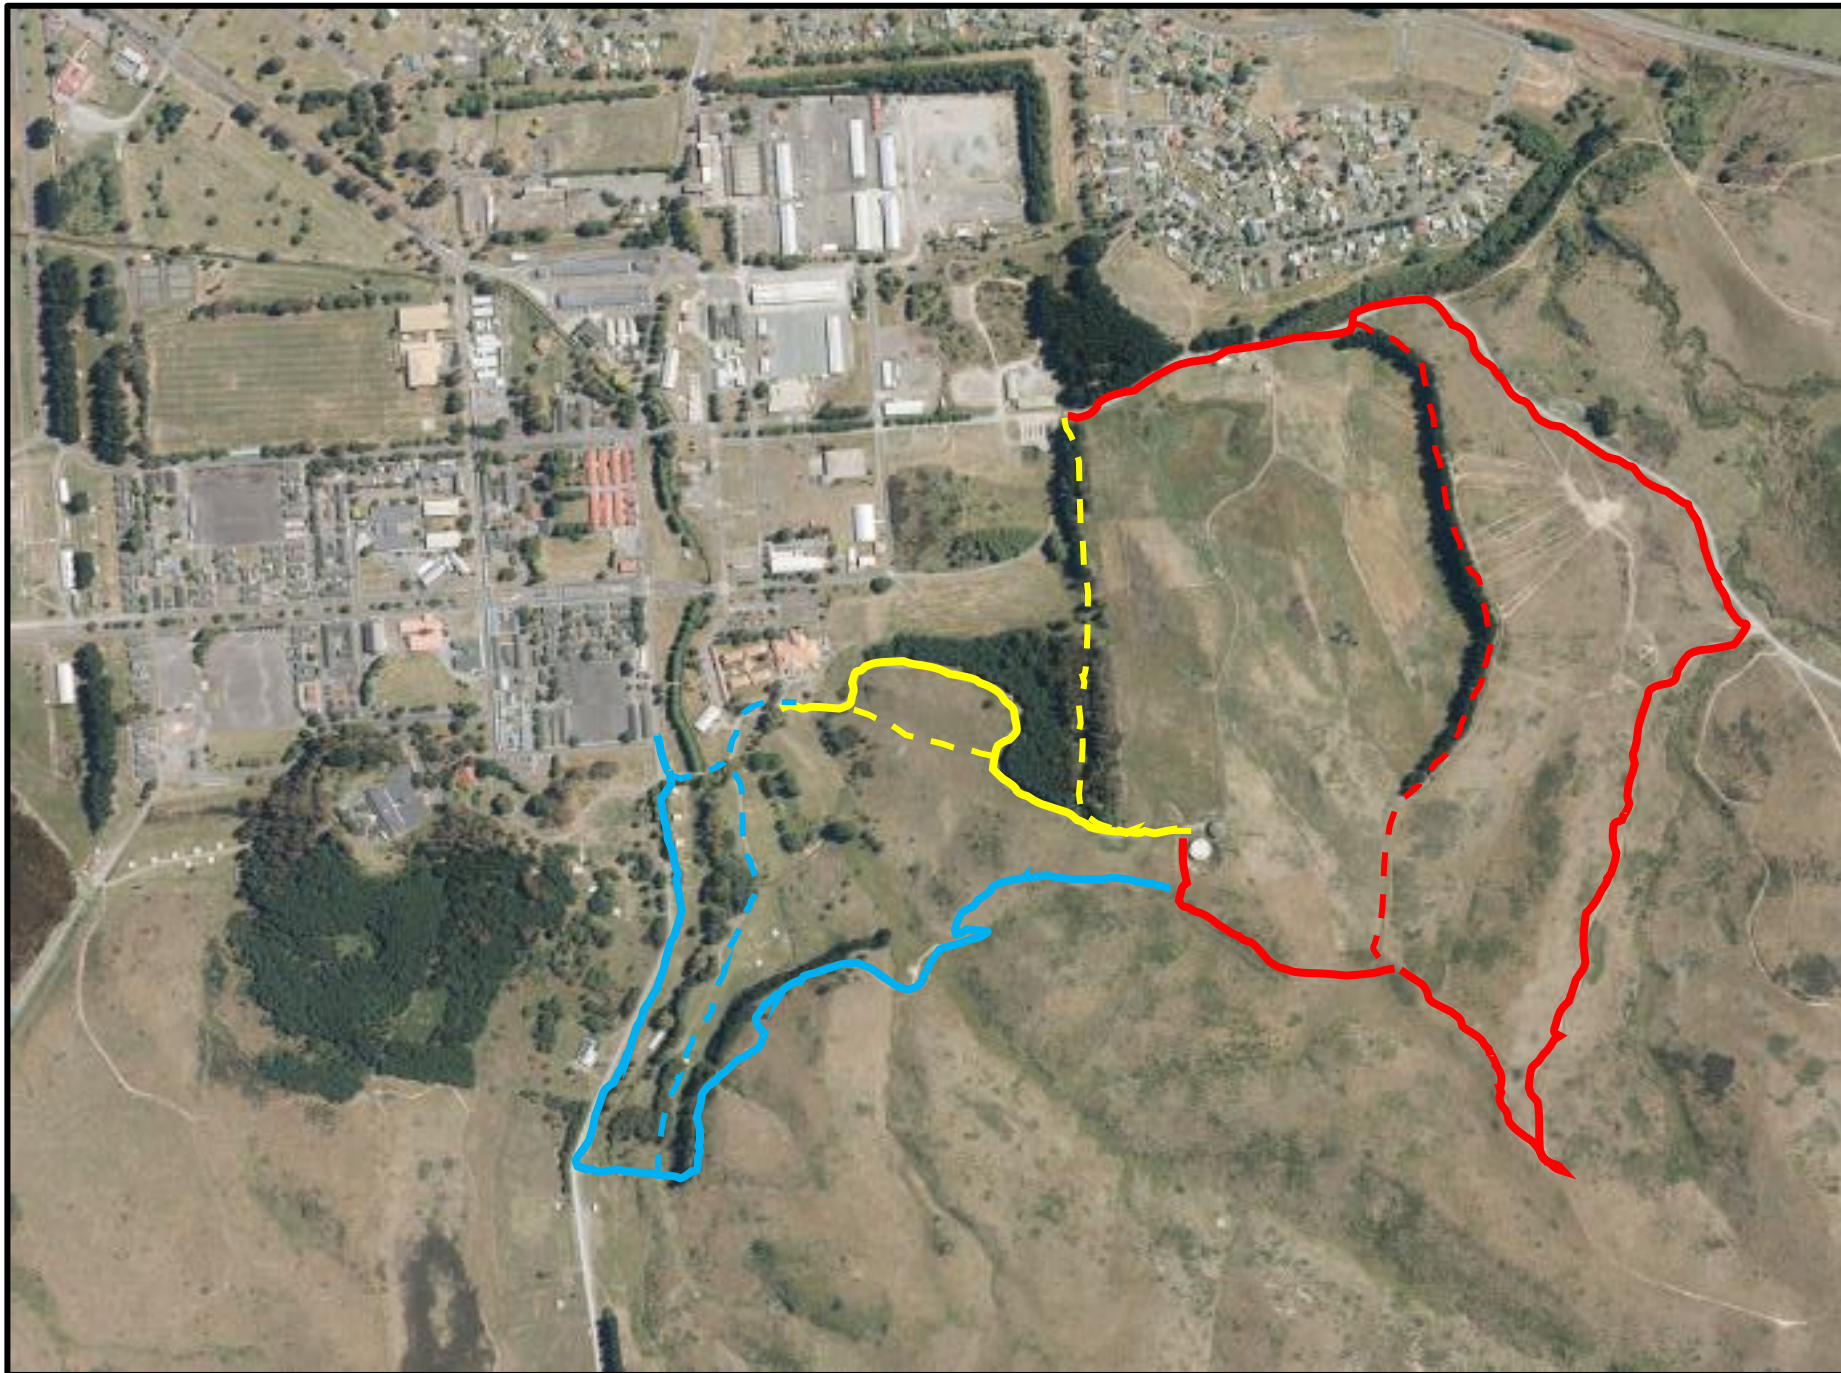

Waitangi Run Routes

- Widow Maker
- Tank Track
- Assault Track

Base of Totem Routes

Cont. to Totem
*(Requires Approval From
WMTF/RGE CTRL)*